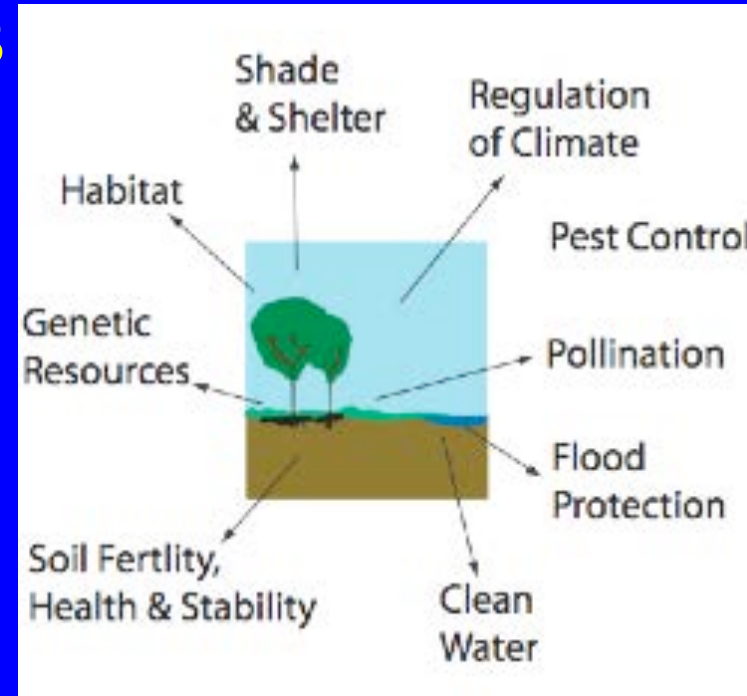

Green Infrastructure (GI)

Ecosystem Services

**Sustainability
interconnections**

NATURE-BASED SOLNS