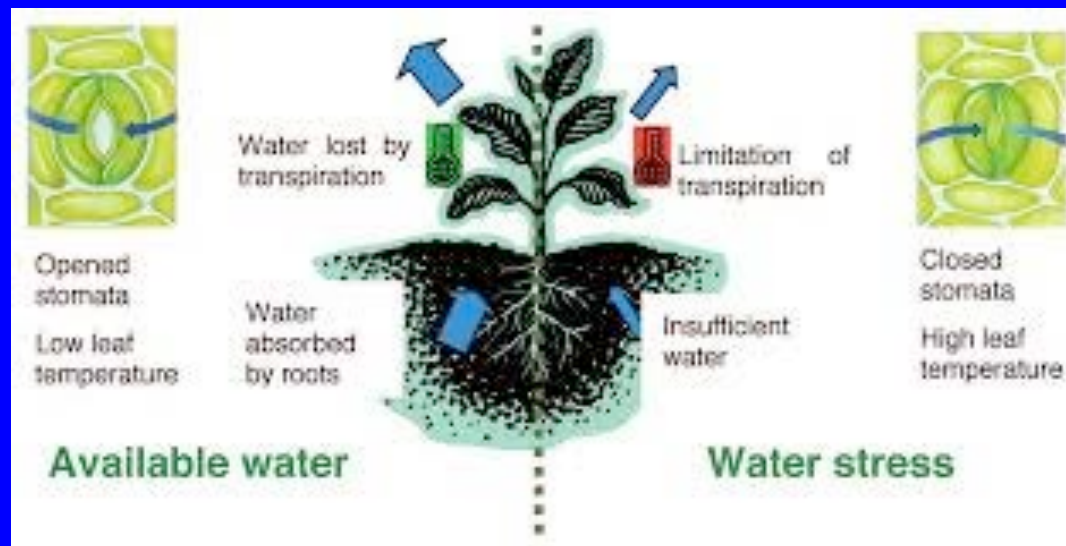

## Ecosystem Services

**Sustainability  
interconnections**

**NATURE-BASED SOLNS**

# GI services

- Mitigate heat
- Reduce flooding
- Retain pollutants
- Store carbon
- Provide habitat
- Improve air quality
- Reduce noise
- Aesthetics
- Recreation
- Wellbeing
- Health

Middlesex  
University  
London

# Vegetation Health Index (VHI)

## tool for land managers

- Index idea established by Space4Climate working with LCCP as outcome from Heat & vulnerability + mapping GI in London
- Detect plant stress in time to hopefully help management
- Plant water stress shown in signals that can be detected from space by satellite sensors:
  - Reflected radiation from vegetation
  - Increase in temperature due to reduced plant transpiration (caused by lack of water)